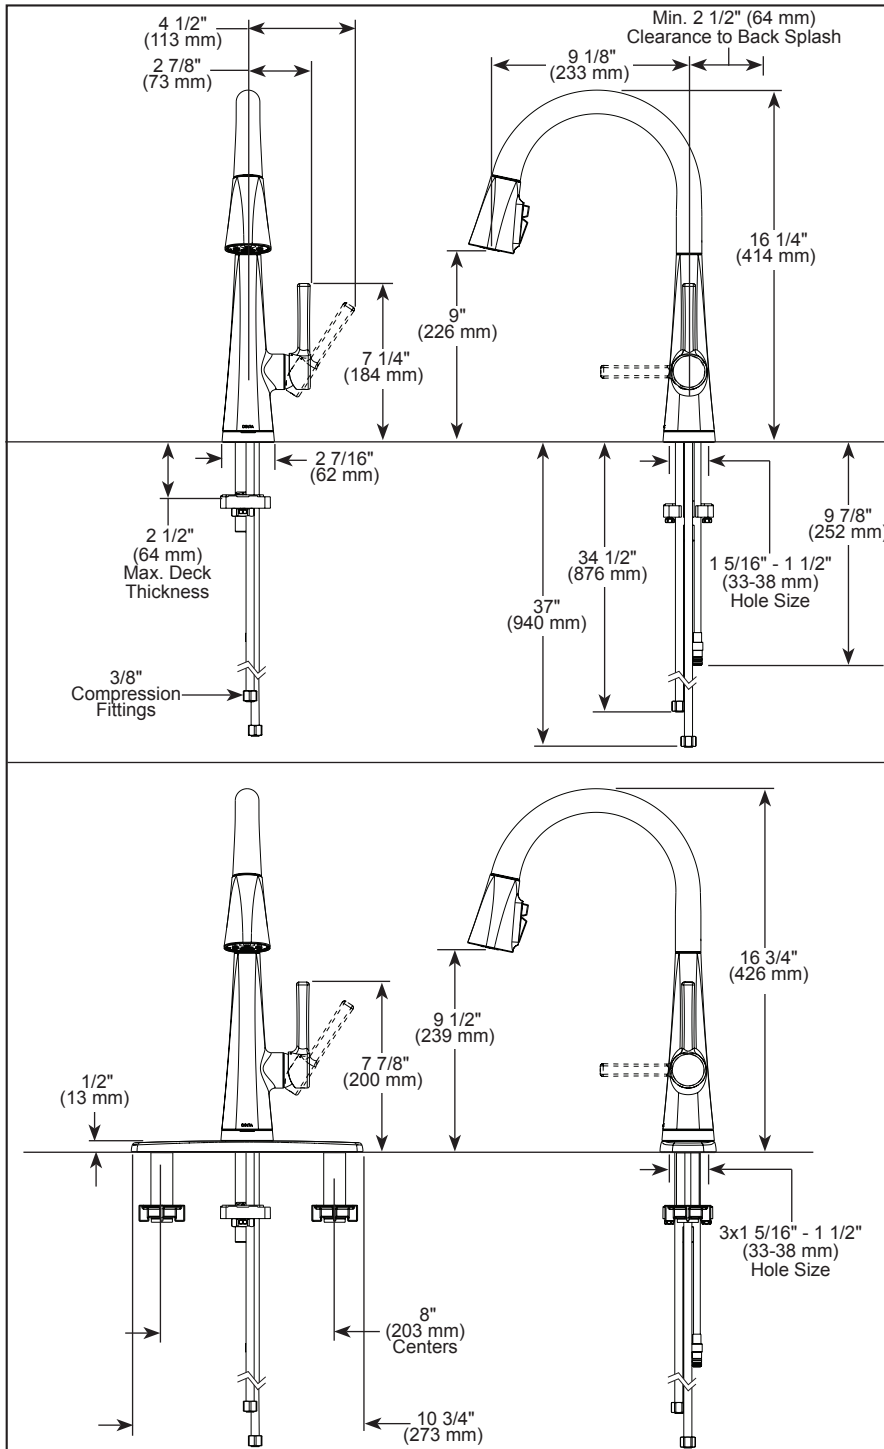

STANDARD SPECIFICATIONS:

- Max flow rate 1.8 gpm @ 60 psi, 6.8 L/min @ 414 kPa
- One or three hole mount (escutcheon included)
- Diamond coated ceramic cartridge
- 3/8" O.D. straight, staggered PEX supply lines
- Spout rotates 360°
- Hot/cold indicator markings
- Dual integral check valves in sprayer assembly
- Three-function wand; Aerated stream, spray or ShieldSpray®
- LED indicator light signals on-off, water temperature and low batteries
- RP102157 Optional 120V AC adapter available (3 prong grounded outlet required)
- Uses 6 AA (included) or 6 C (not included) batteries
- Toggles between Touchless and Touch2O® Technology

COMPLIES WITH:

- ASME A112.18.1 / CSA B125.1
- ICC/ANSI A117.1- Valve control only

▲ Designate proper finish suffix

Delta Faucet Company reserves the right (1) to make changes in specifications and materials, and (2) to change or discontinue models, both without notice or obligation. Dimensions are for reference only. See current full-line price book or www.deltafaucet.com for finish options and product availability.